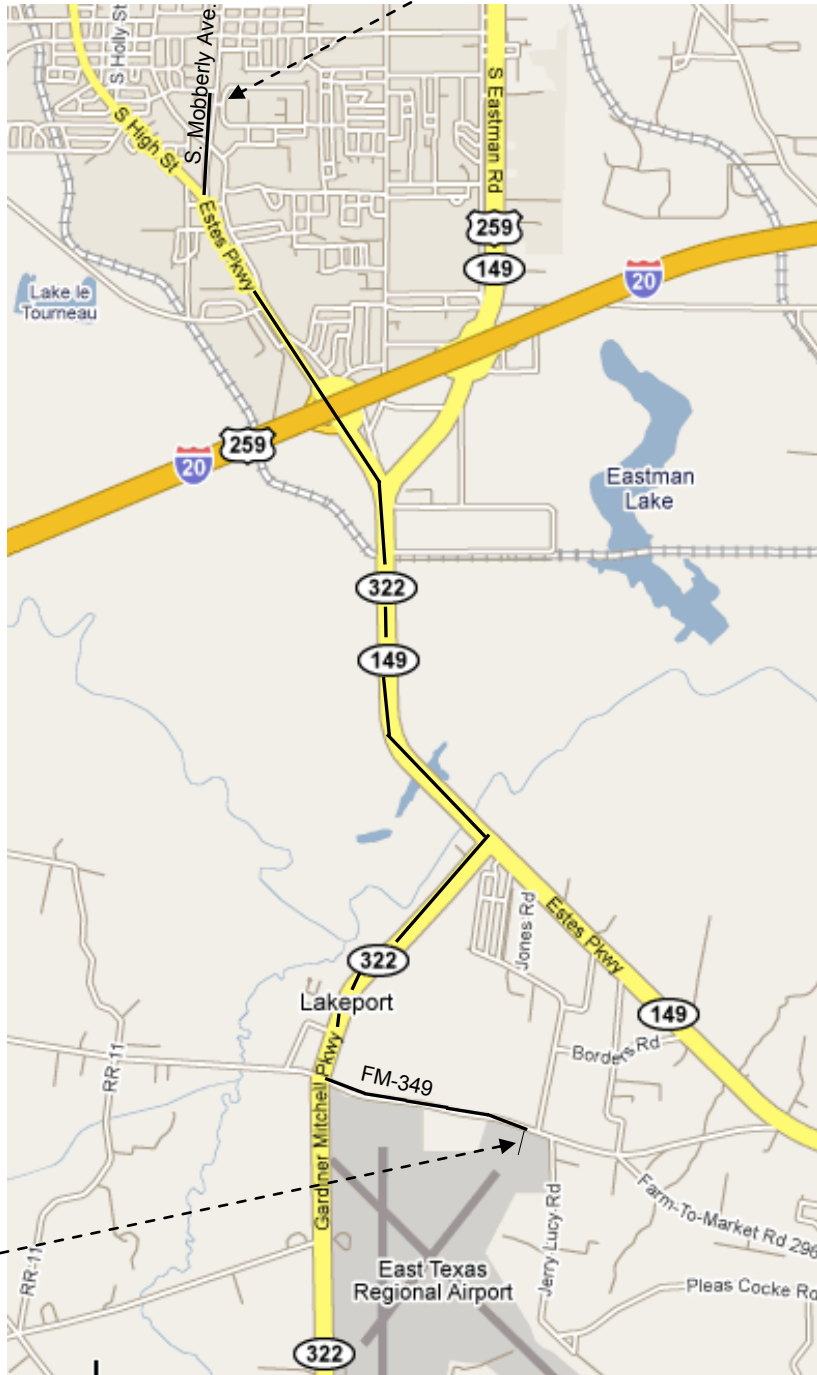

# LETU Abbott Aviation Center (AAC) Directions

## Directions TO AAC FROM Main Campus:

1. Turn LEFT (south) on South Moberly Ave., continue 0.5 miles.
2. Turn LEFT (southeast) on Estes Parkway, continue 3.5 miles. Estes will merge with HWY-149.
3. Turn RIGHT (southwest) after crossing the Sabine River on HWY 322 in Lakeport (second light), continue 1.5 miles
4. Turn LEFT (east) on FM-349 (first light), continue for 1.1 miles
5. Turn Right (south) on Airpark Drive, arrive at Airport Campus

## Directions FROM AAC TO Main Campus:

1. Turn LEFT (west) onto FM-349, continue for 1.1 miles
2. Turn RIGHT (north) on HWY-322 (first light), continue for 1.5 miles
3. Turn LEFT (northwest) on HWY-149 (first light), continue for 1.5 miles
4. Stay LEFT (northwest) as HWY-149 becomes Estes Parkway (second light), continue 2 miles
5. Veer RIGHT(north) on South Moberly Avenue (fourth light), continue 0.5 miles
6. Turn RIGHT (east) into Main Campus entrance